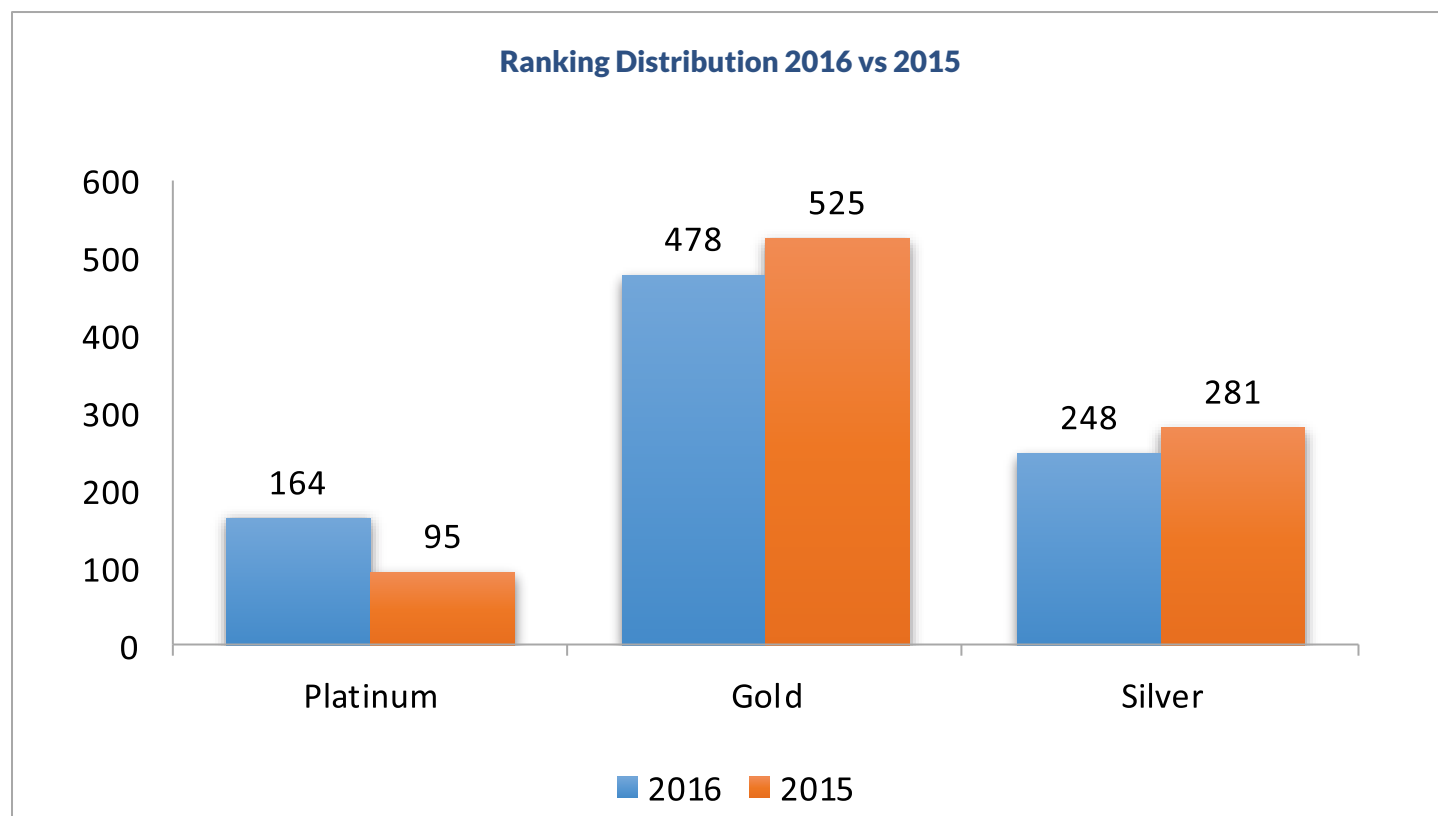

National Level Analysis

Average Objective Score

The average objective score at national level stood at 19.24 for 2016, considering all the 890 participating institutes across all disciplines and regions at a composite level. This was marginally higher than the national average objective score of 17 in 2015. The range of objective scores for individual institutes varied from 4.11 at the bottom-end of the matrix and 68.28 being the top score for this year's survey.

Category-wise Performance (Platinum/Gold/Silver)

Based on the objective scores achieved by each institute, these have been grouped under Platinum/Gold/Silver categories. Effectively, the Platinum category institutes qualify for the awards. Following table summarises the status of these categories at a national level:

Category	Index	2016		2015	
		Count	%	Count	%
Platinum	>30	164	18%	95	11%
Gold	Between 10&30	478	54%	525	58%
Silver	<10	248	28%	281	31%
		890		901	

Number of participating institutes in 2016 were similar to those in 2015 (890/901). The percentage of institutes qualifying for "Platinum Category" improved from 11% in 2015 to 18% in 2016. However, one prominent reason for

this improvement is the reduction in minimum qualifying marks for platinum category from 35 in 2015 to 30 in 2016. On similar lines, "Silver Category" also had a fall of 3% from last year (28%/31%).